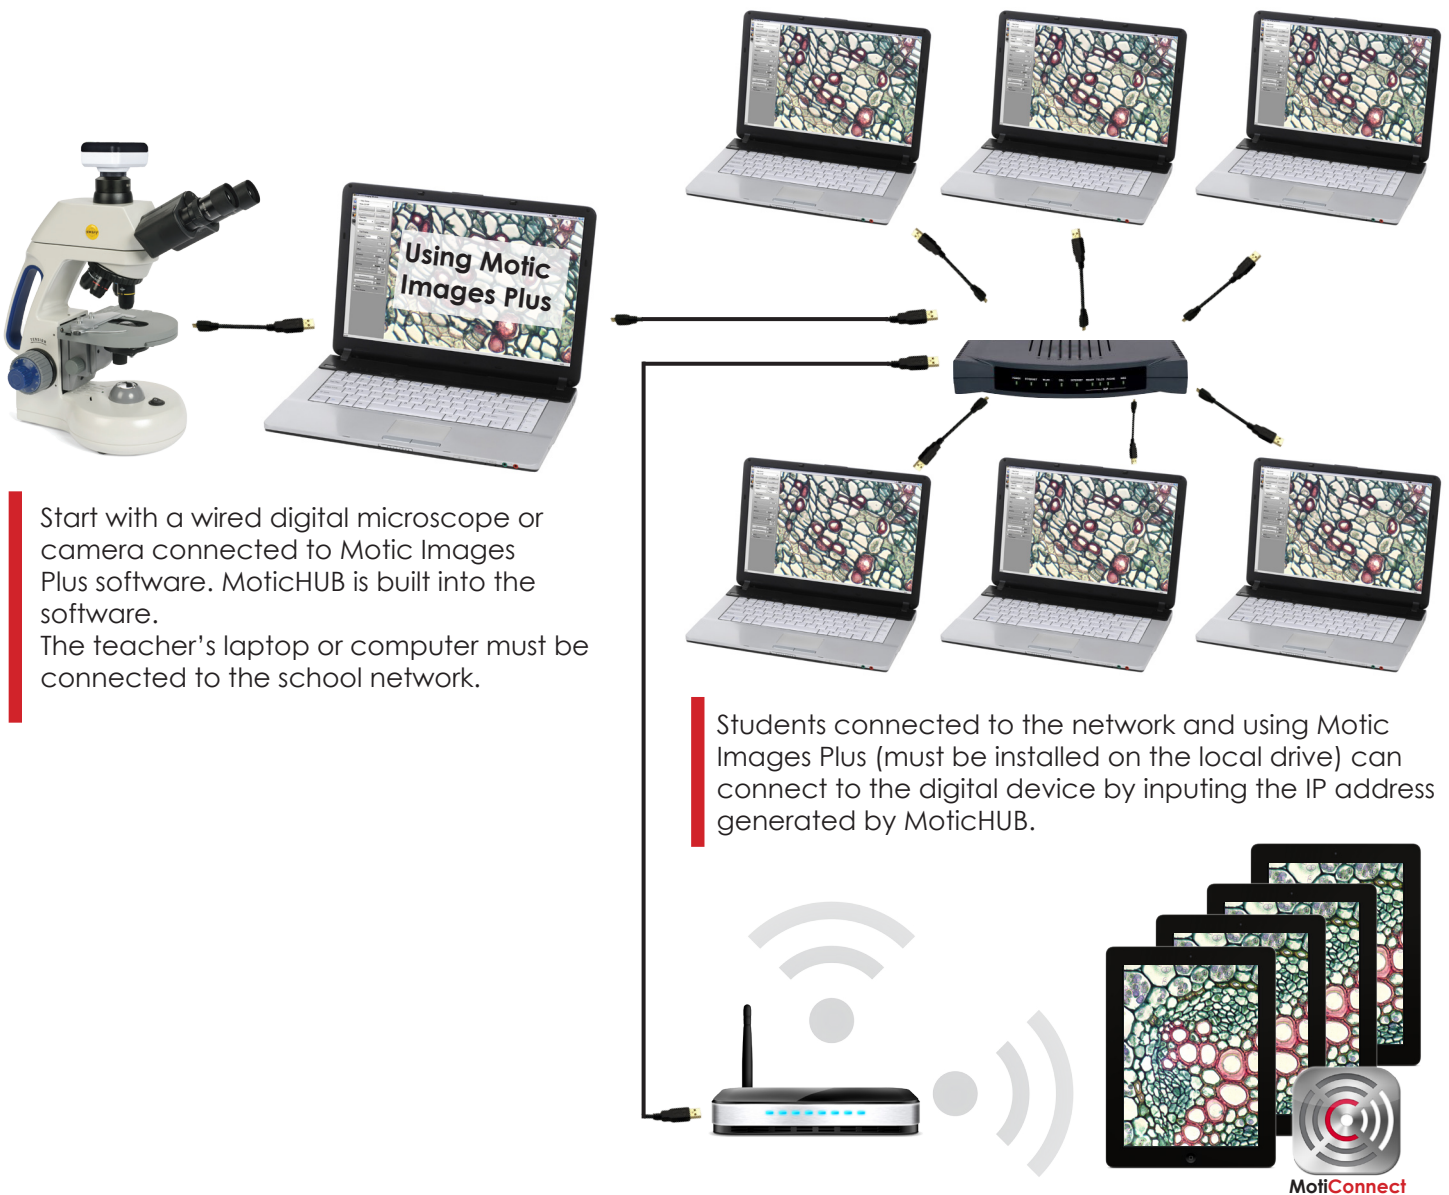

SWIFT

OPTICAL INSTRUMENTS

Exceptional Optics ■ Durable Construction ■ Innovative Designs

Wired Digital Microscope or Camera Running Simultaneously on Wired Network & Wireless Router

Start with a wired digital microscope or camera connected to MotiC Images Plus software. MotiHUB is built into the software. The teacher's laptop or computer must be connected to the school network.

Students connected to the network and using MotiC Images Plus (must be installed on the local drive) can connect to the digital device by inputting the IP address generated by MotiHUB.

Students using tablets or smart phones can connect to the digital microscope or camera using the free MotiConnect app and the IP address generated by MotiHUB.